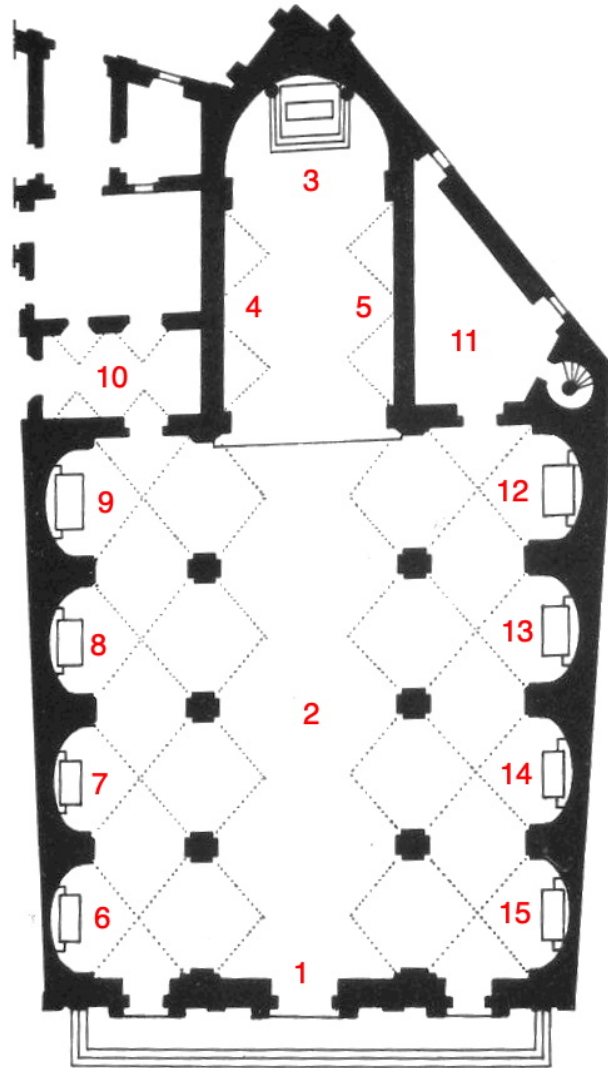

Plan of Santa Maria dell'Anima

1. Entrance
2. Nave
3. Sanctuary/Main altar
4. Tomb of Charles Frederick of Jülich-Cleves-Berg
5. Tomb of Pope Adrian VI
6. Chapel of St. Lambert
7. Chapel of St. John Nepumuk
8. Chapel of St. Barbara
9. Chapel of the Cross (Margrave Chapel)
10. Sacristy
- 11.
12. Chapel of the Pietà
13. The Chapel of the Blessed Sacrament (Fugger Chapel)
14. Chapel of St. Anna
15. Chapel of St. Benno of Meissen